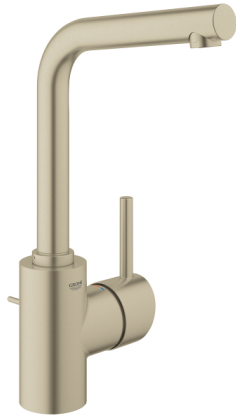

## Single-Handle Bathroom Faucet L-Size

MODEL # 23737EN2

Pure Freude  
an Wasser

GROHE

#### Single-Handle Bathroom Faucet L-Size

### Standard Specification:

- Single hole installation
- Metal lever handle
- **GROHE SilkMove** 1.4" (35 mm) ceramic cartridge
- **GROHE StarLight** finish
- **GROHE QuickFix** installation system
- 7" swivel spout reach
- Metal pop-up drain
- Stainless steel flex lines
- Max flow rate: 1.2 gpm (4.56 L/min)
- Optional temperature limiter ref. no. 46 375

### Color:

- 23737EN2 Brushed Nickel