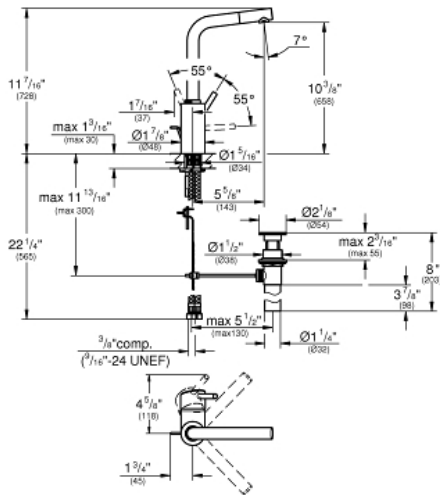

## Single-Handle Bathroom Faucet L-Size

MODEL # 23737EN2

Pure Freude  
an Wasser

GROHE

### Standard Specification:

- Single hole installation
- Metal lever handle
- **GROHE SilkMove** 1.4" (35 mm) ceramic cartridge
- **GROHE StarLight** finish
- **GROHE QuickFix** installation system
- 7" swivel spout reach
- Metal pop-up drain
- Stainless steel flex lines
- Max flow rate: 1.2 gpm (4.56 L/min)
- Optional temperature limiter ref. no. 46 375